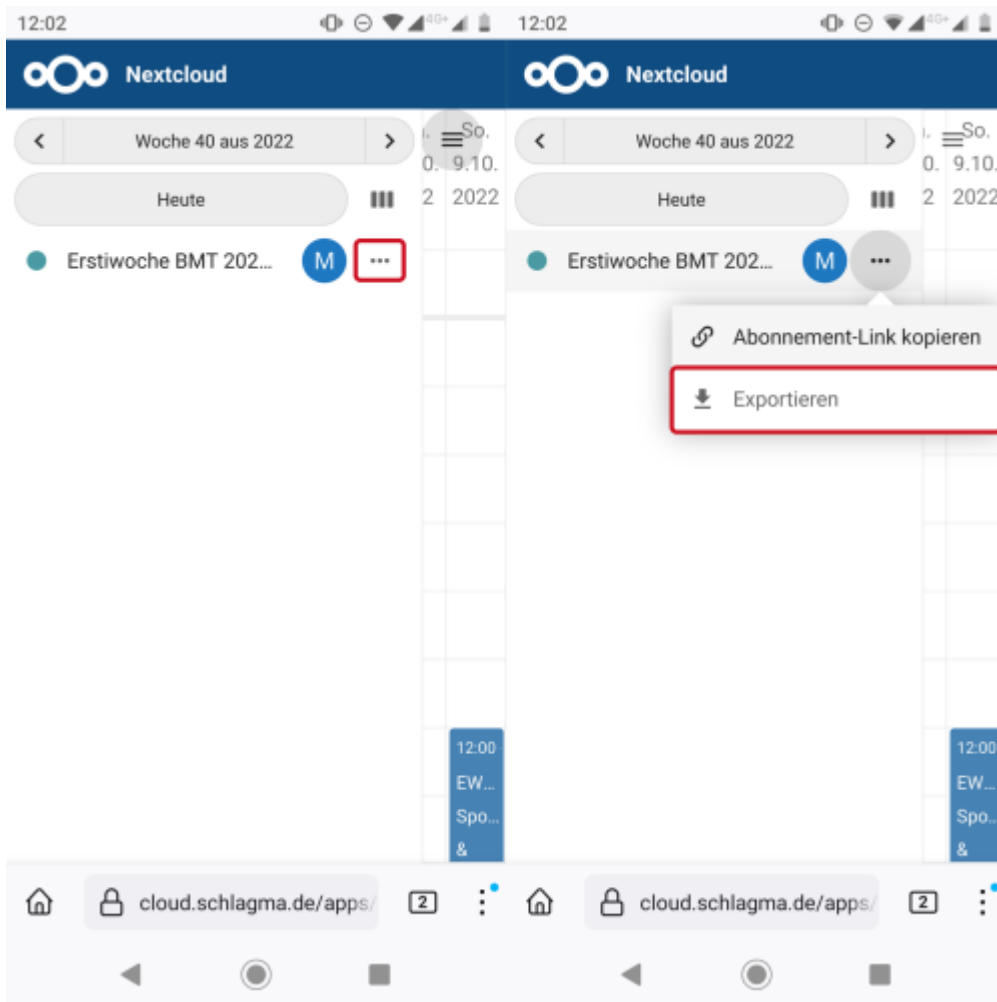

Öffne über den 3-Punkte-Button neben dem Kalender-Namen das Untermenü und wähle „Exportieren“ aus. Die nun heruntergeladene Datei kannst du in einem beliebigen Kaldender-Programm mit iCal-Unterstützung importieren.

Kalender abonnieren (Android)

Um den Kalender für die ErstiWoche mit deinem Smartphone synchronisieren zu können, benötigst du einen Client, der CalDAV unterstützt (z. B. DAVx⁵).

- [F-Droid](#) (kostenlos)
- [PlayStore](#) (4,99 €)