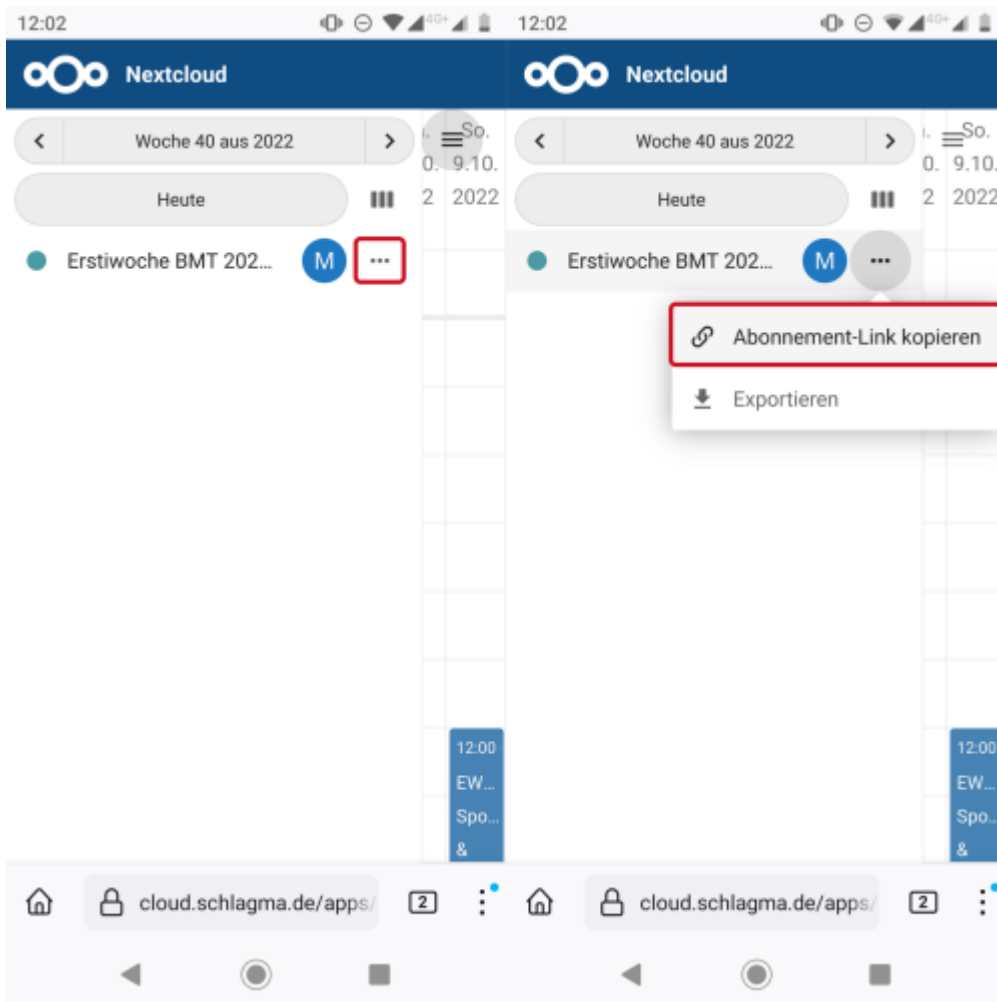

Öffne über den 3-Punkte-Button neben dem Kalender-Namen das Untermenü und wähle „Abonnement-Link kopieren“ aus.