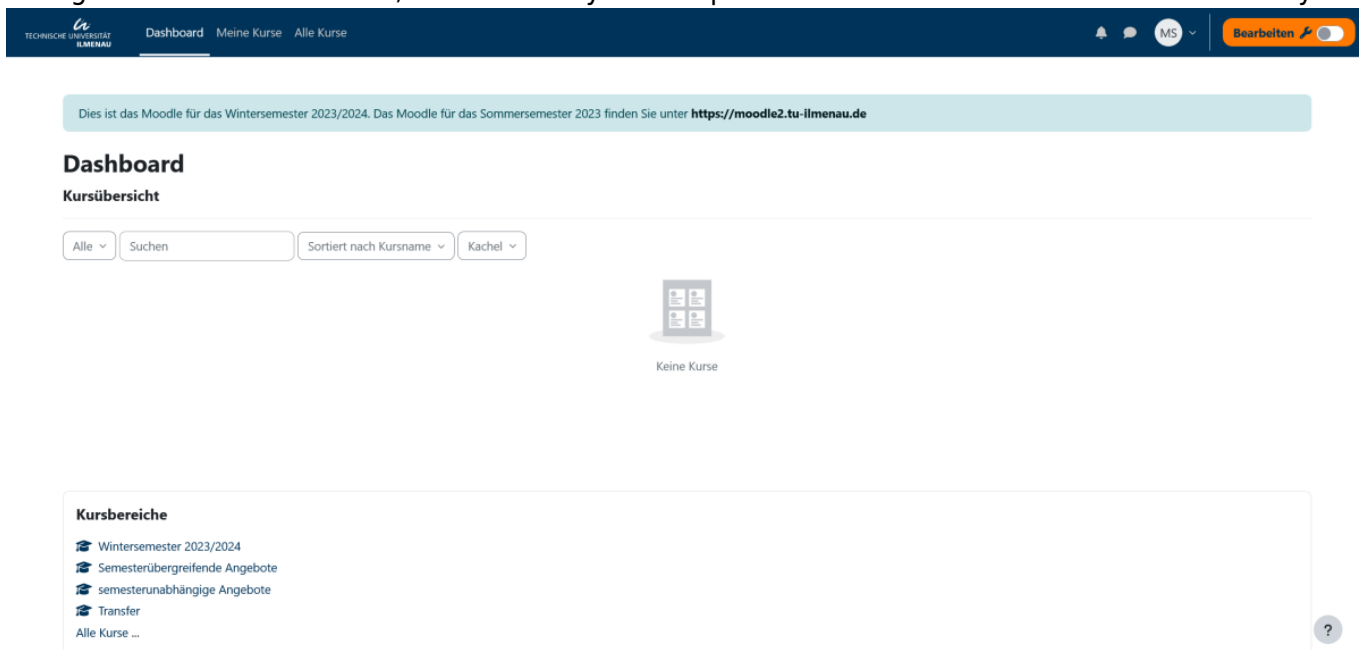

Moodle

In Moodle you will find courses that accompany your course digitally. Here, lecturers provide you with materials and you can exchange ideas with your fellow students and lecturers via a forum. If you click on „All courses“ in the Moodle header, you can search for your courses and enrol in them.

Moodle Prüfungs-Moodle Einführungs-Videos

To log in to the exam moodle, it is necessary to set up the [multi-factor authentication](#) is necessary.

The dashboard after logging in to Moodle

From:
<https://www.erstigui.de/> - **erstigui.de**